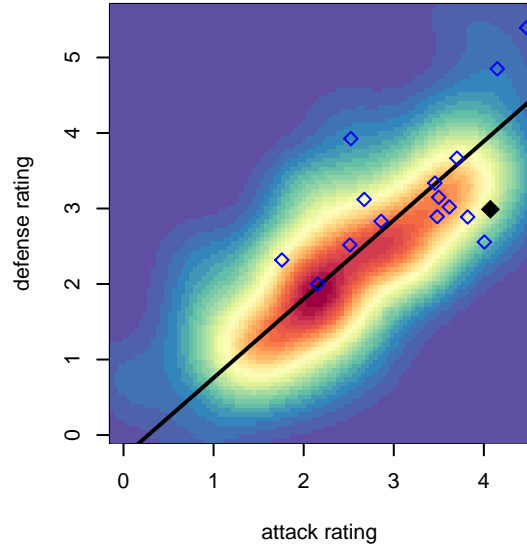

# FC Portland ECNL G97

FC Portland  
 Portland, OR  
 G97 total strength=1819  
 attack=58.68 defense=19.88  
 fall league = ECNL U18

alt names used:  
 FC Portland ECNL U18  
 FC PORTLAND ECNL U18 (OR)  
 FC Portland ECNL U18

Venues played:  
 2015 ECNL U18  
 2015 NWCL U18  
 2015 Portland Winter Showcase U18

**FC Portland ECNL G97**  
 Dots are actual minus expected GF (blue circles) and GA (red triangles).  
 Blue line is smoothed change in attack strength. Red is smoothed change in defense strength.

**attack and defense variance (black dot)  
relative to other teams  
and top 10 in region**

**attack and defense rating  
relative to others at age  
and all opponents in last 13 months**

**Performance relative to 13 month average**