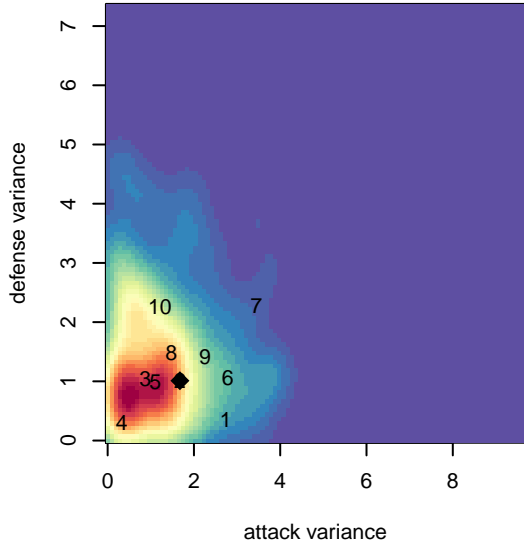

# FC Portland ECNL G97

FC Portland  
 Portland, OR  
 G97 total strength=1819  
 attack=58.68 defense=19.88  
 fall league = ECNL U18

alt names used:  
 FC Portland ECNL U18  
 FC PORTLAND ECNL U18 (OR)  
 FC Portland ECNL U18

Venues played:  
 2015 ECNL U18  
 2015 NWCL U18  
 2015 Portland Winter Showcase U18

**FC Portland ECNL G97**  
 Dots are actual minus expected GF (blue circles) and GA (red triangles).  
 Blue line is smoothed change in attack strength. Red is smoothed change in defense strength.

**attack and defense variance (black dot)  
relative to other teams  
and top 10 in region**

**attack and defense rating  
relative to others at age  
and all opponents in last 13 months**

**Performance relative to 13 month average**