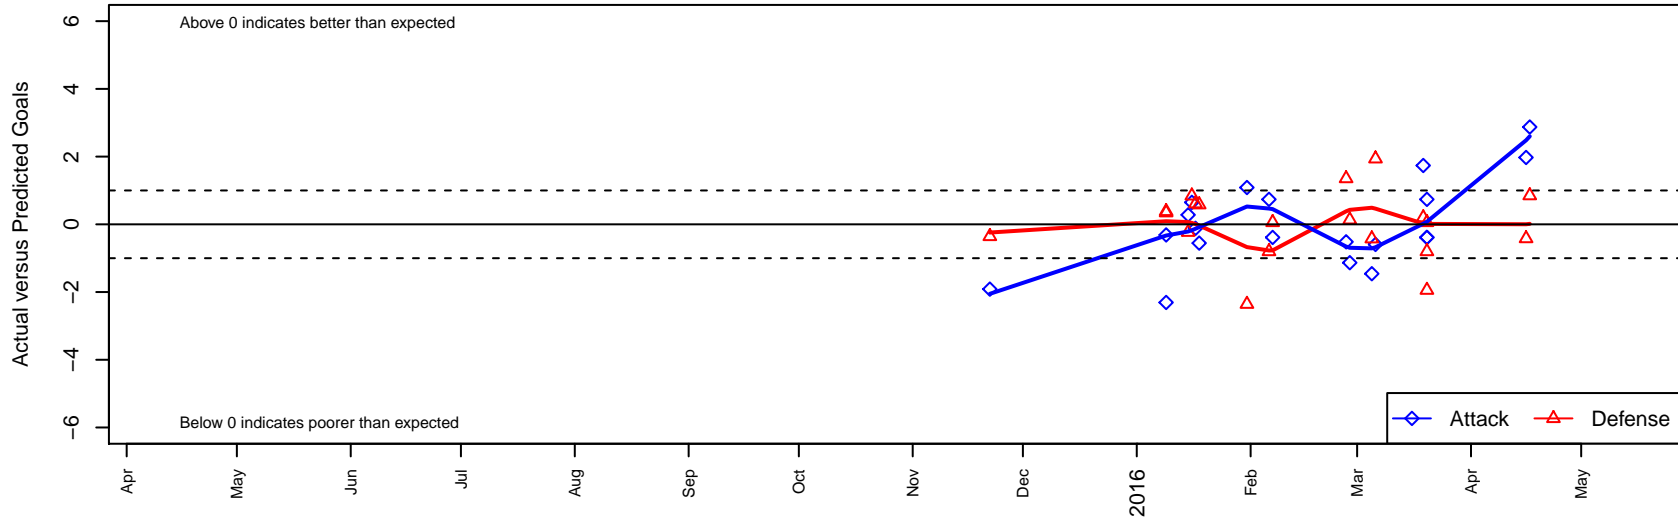

# FC Portland ECNL G97

FC Portland  
 Portland, OR  
 G97 total strength=1819  
 attack=58.68 defense=19.88  
 fall league = ECNL U18

alt names used:  
 FC Portland ECNL U18  
 FC PORTLAND ECNL U18 (OR)  
 FC Portland ECNL U18

Venues played:  
 2015 ECNL U18  
 2015 NWCL U18  
 2015 Portland Winter Showcase U18

**FC Portland ECNL G97**  
 Dots are actual minus expected GF (blue circles) and GA (red triangles).  
 Blue line is smoothed change in attack strength. Red is smoothed change in defense strength.

**attack and defense variance (black dot)  
relative to other teams  
and top 10 in region**

**attack and defense rating  
relative to others at age  
and all opponents in last 13 months**

**Performance relative to 13 month average**